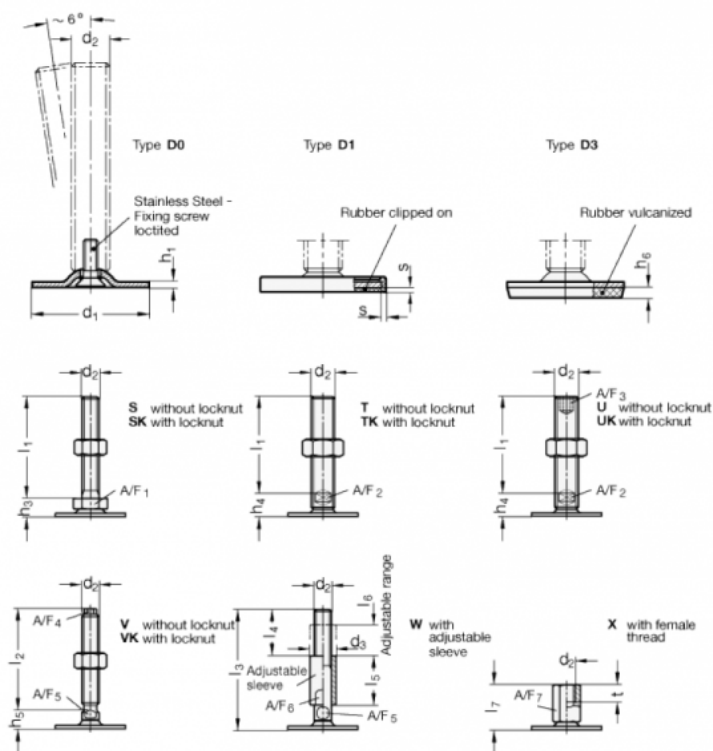

Article number: 204180M20100D1TK
 Description: E+G levelling foot
 GN 41-80-M20-100-D1-TK
 Note: TK With nut, Wrench flat at the bottom

Measures

- A/F2 = 15
- d1 = 80
- d2 = M20
- h1 = 3
- h4 = 18
- h6 =
- l1 = 100
- s = 2